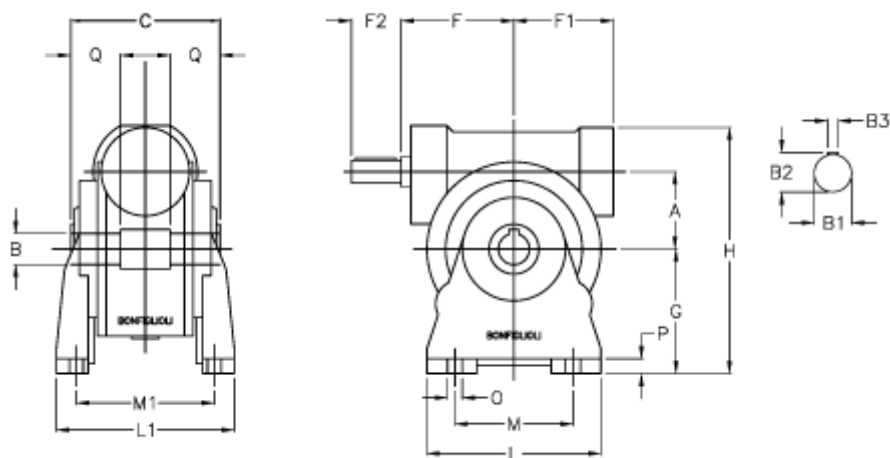

Article number: 3901049018200

Description: Worm gear with solid input shaft
VF 49A-18-HS

Measures

a	= 49.5	F1	= 63	P	= 12
B	= 25	g	= 82	Q	= 22.5
B1 E7	= 16	H	= 162		
B2	= 18.0	L	= 110		
B3 H9	= 5	L1	= 124		
C	= 82	m	= 63		
Description	= VF 49A-xx-63B5	M1	= 98.5		
F	= 65.0	O	= 8.5		